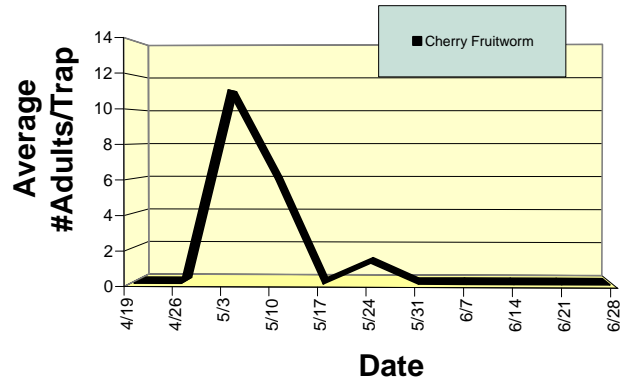

2010 Trevor Nichols Research Complex Pheromone Trapline Data
Fennville, MI