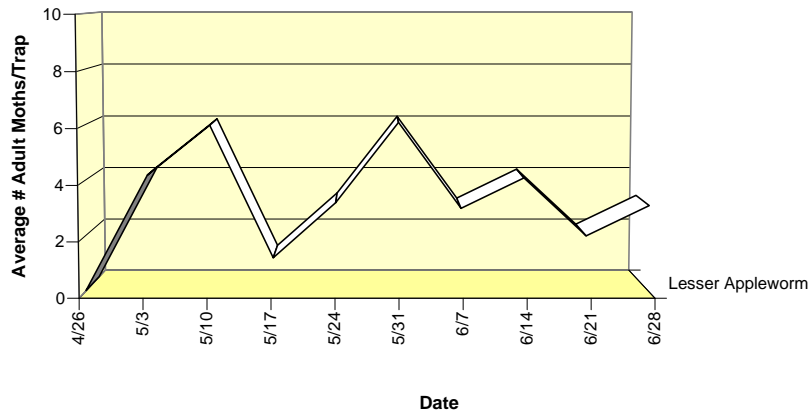

□ Lesser Appleworm

2010 Trevor Nichols Research Complex Pheromone Trapline Data

■ Lilac Borer

2010 Trevor Nichols Research Complex Pheromone Trapline Data

■ Lesser Peachtree Borer

2010 Trevor Nichols Research Complex Pheromone Trapline Data
Fennville, MI