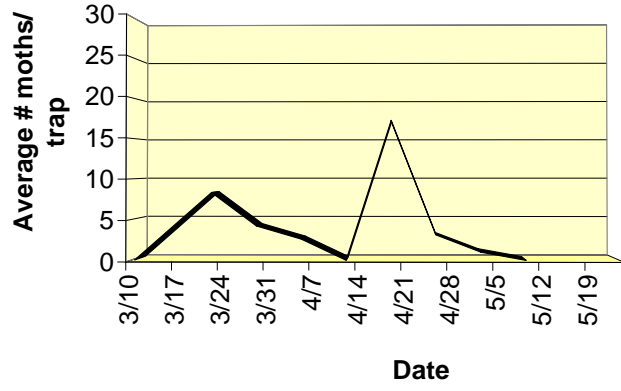

2010 Trevor Nichols Research Complex Trapline Data
Fennville, MI

■ Green Fruitworm