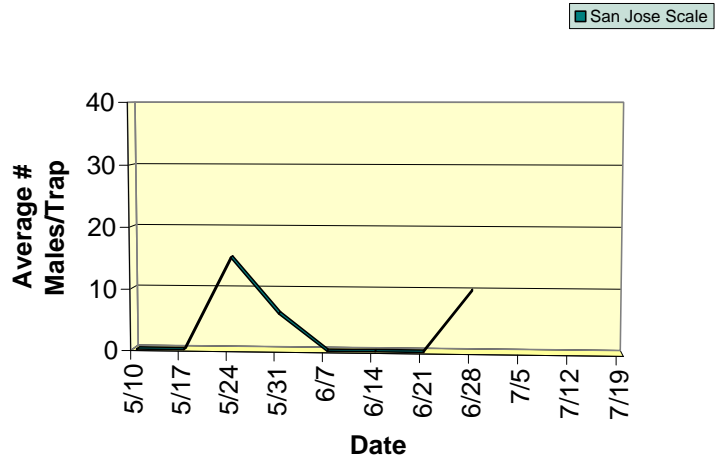

2010 Trevor Nichols Research Complex Pheromone Trapline Data
Fennville, MI