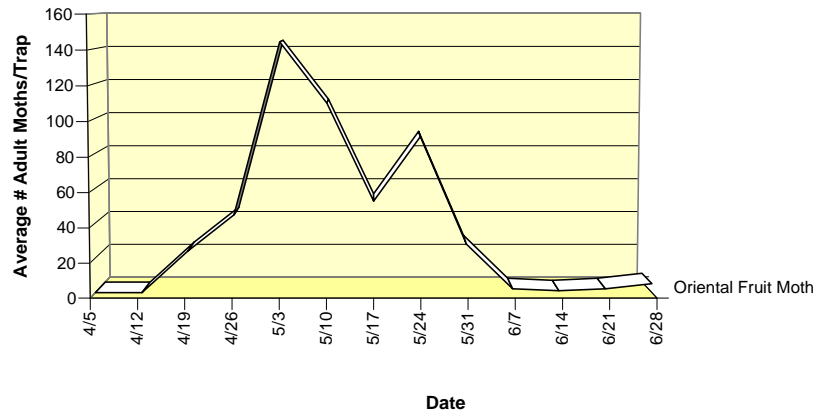

2010 Trevor Nichols Research Complex Trapline Data
Fennville, MI

□ Oriental Fruit Moth