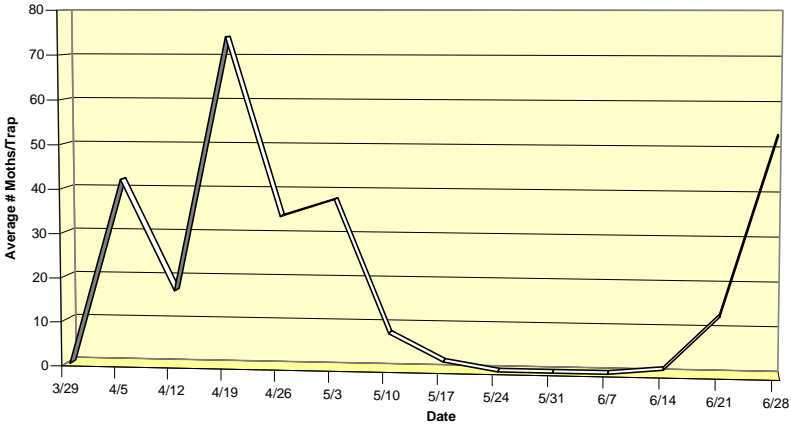

2010 Trevor Nichols Research Complex Trapline Data
Fennville, MI

Redbanded Leafroller