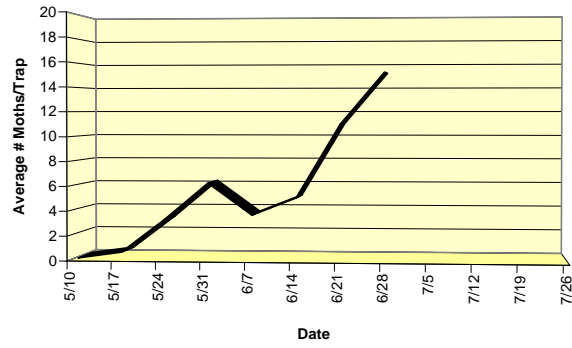

□ Lesser Appleworm

2010 Trevor Nichols Research Complex Pheromone Trapline Data

■ Lilac Borer

2010 Trevor Nichols Research Complex Pheromone Trapline Data

■ Lesser Peachtree Borer

2010 Trevor Nichols Research Complex Pheromone Trapline Data
Fennville, MI