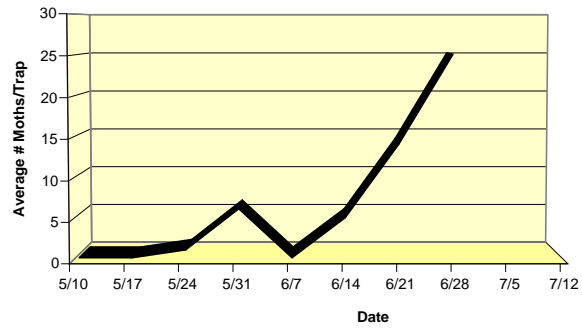

□ Lesser Appleworm

2010 Trevor Nichols Research Complex Pheromone Trapline Data

■ Lilac Borer

2010 Trevor Nichols Research Complex Pheromone Trapline Data

■ Lesser Peachtree Borer

2010 Trevor Nichols Research Complex Pheromone Trapline Data
Fennville, MI