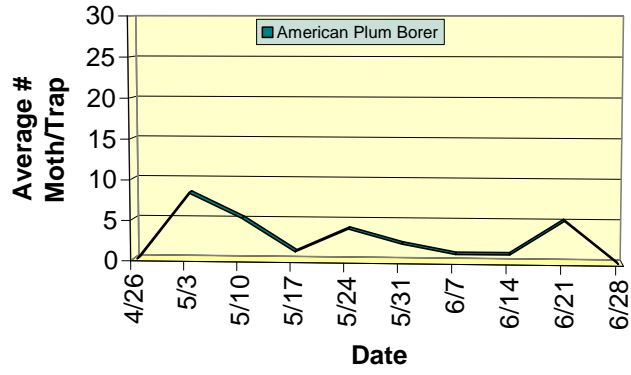

2010 Trevor Nichols Research Complex Pheromone Trapline Data
Fennville, MI