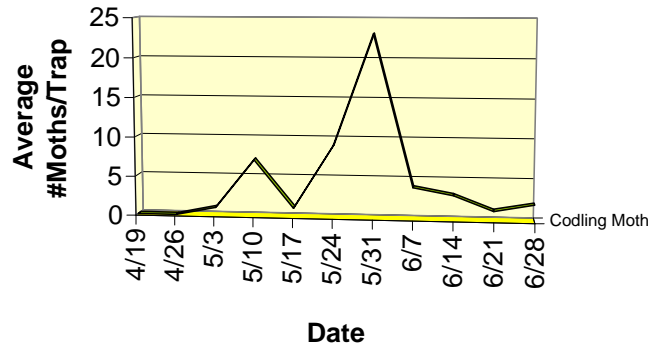

2010 Trevor Nichols Research Complex Pheromone Trapline Data
Fennville, MI

Codling Moth