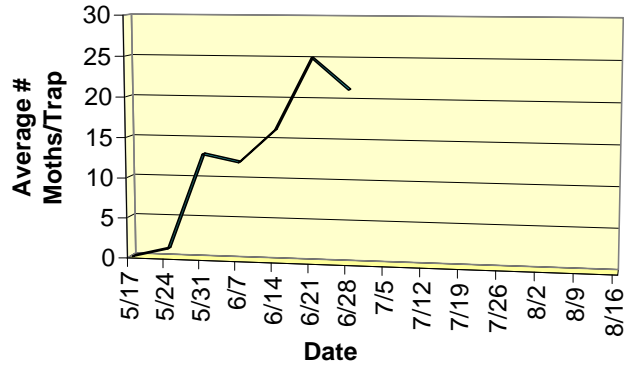

2010 Trevor Nichols Research Complex Pheromone Trapline Data
Fennville

Tufted Apple Budmoth