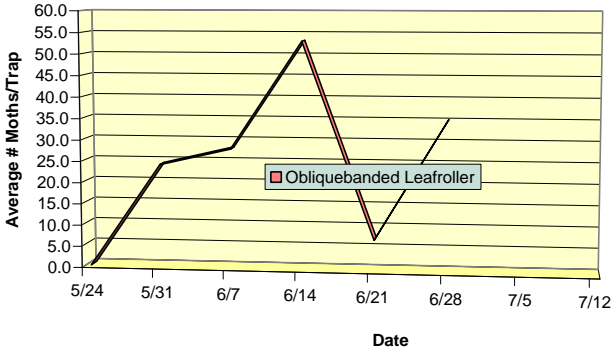

□ Lesser Appleworm

2010 Trevor Nichols Research Complex Pheromone Trapline Data

■ Lilac Borer

2010 Trevor Nichols Research Complex Pheromone Trapline Data

■ Lesser Peachtree Borer

2010 Trevor Nichols Research Complex Pheromone Trapline Data
Fennville, MI